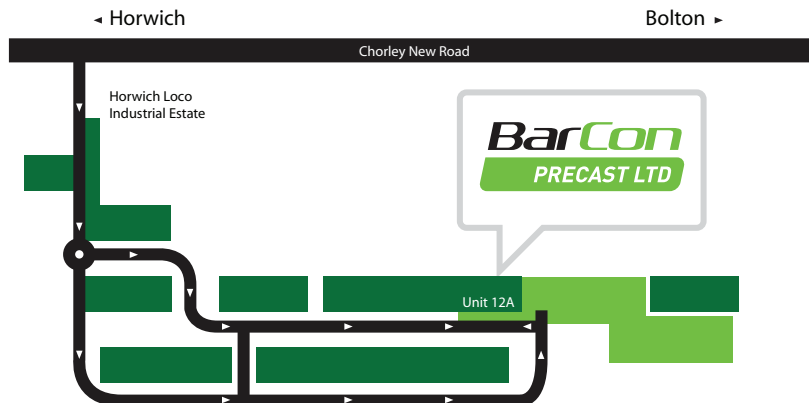

Unit12a
Horwich Loco Industrial Estate
Horwich
Bolton, BL6 5UE

tel 01204 690088

fax 01204 690779

email info@barconprecast.co.uk

web www.barconprecast.co.uk